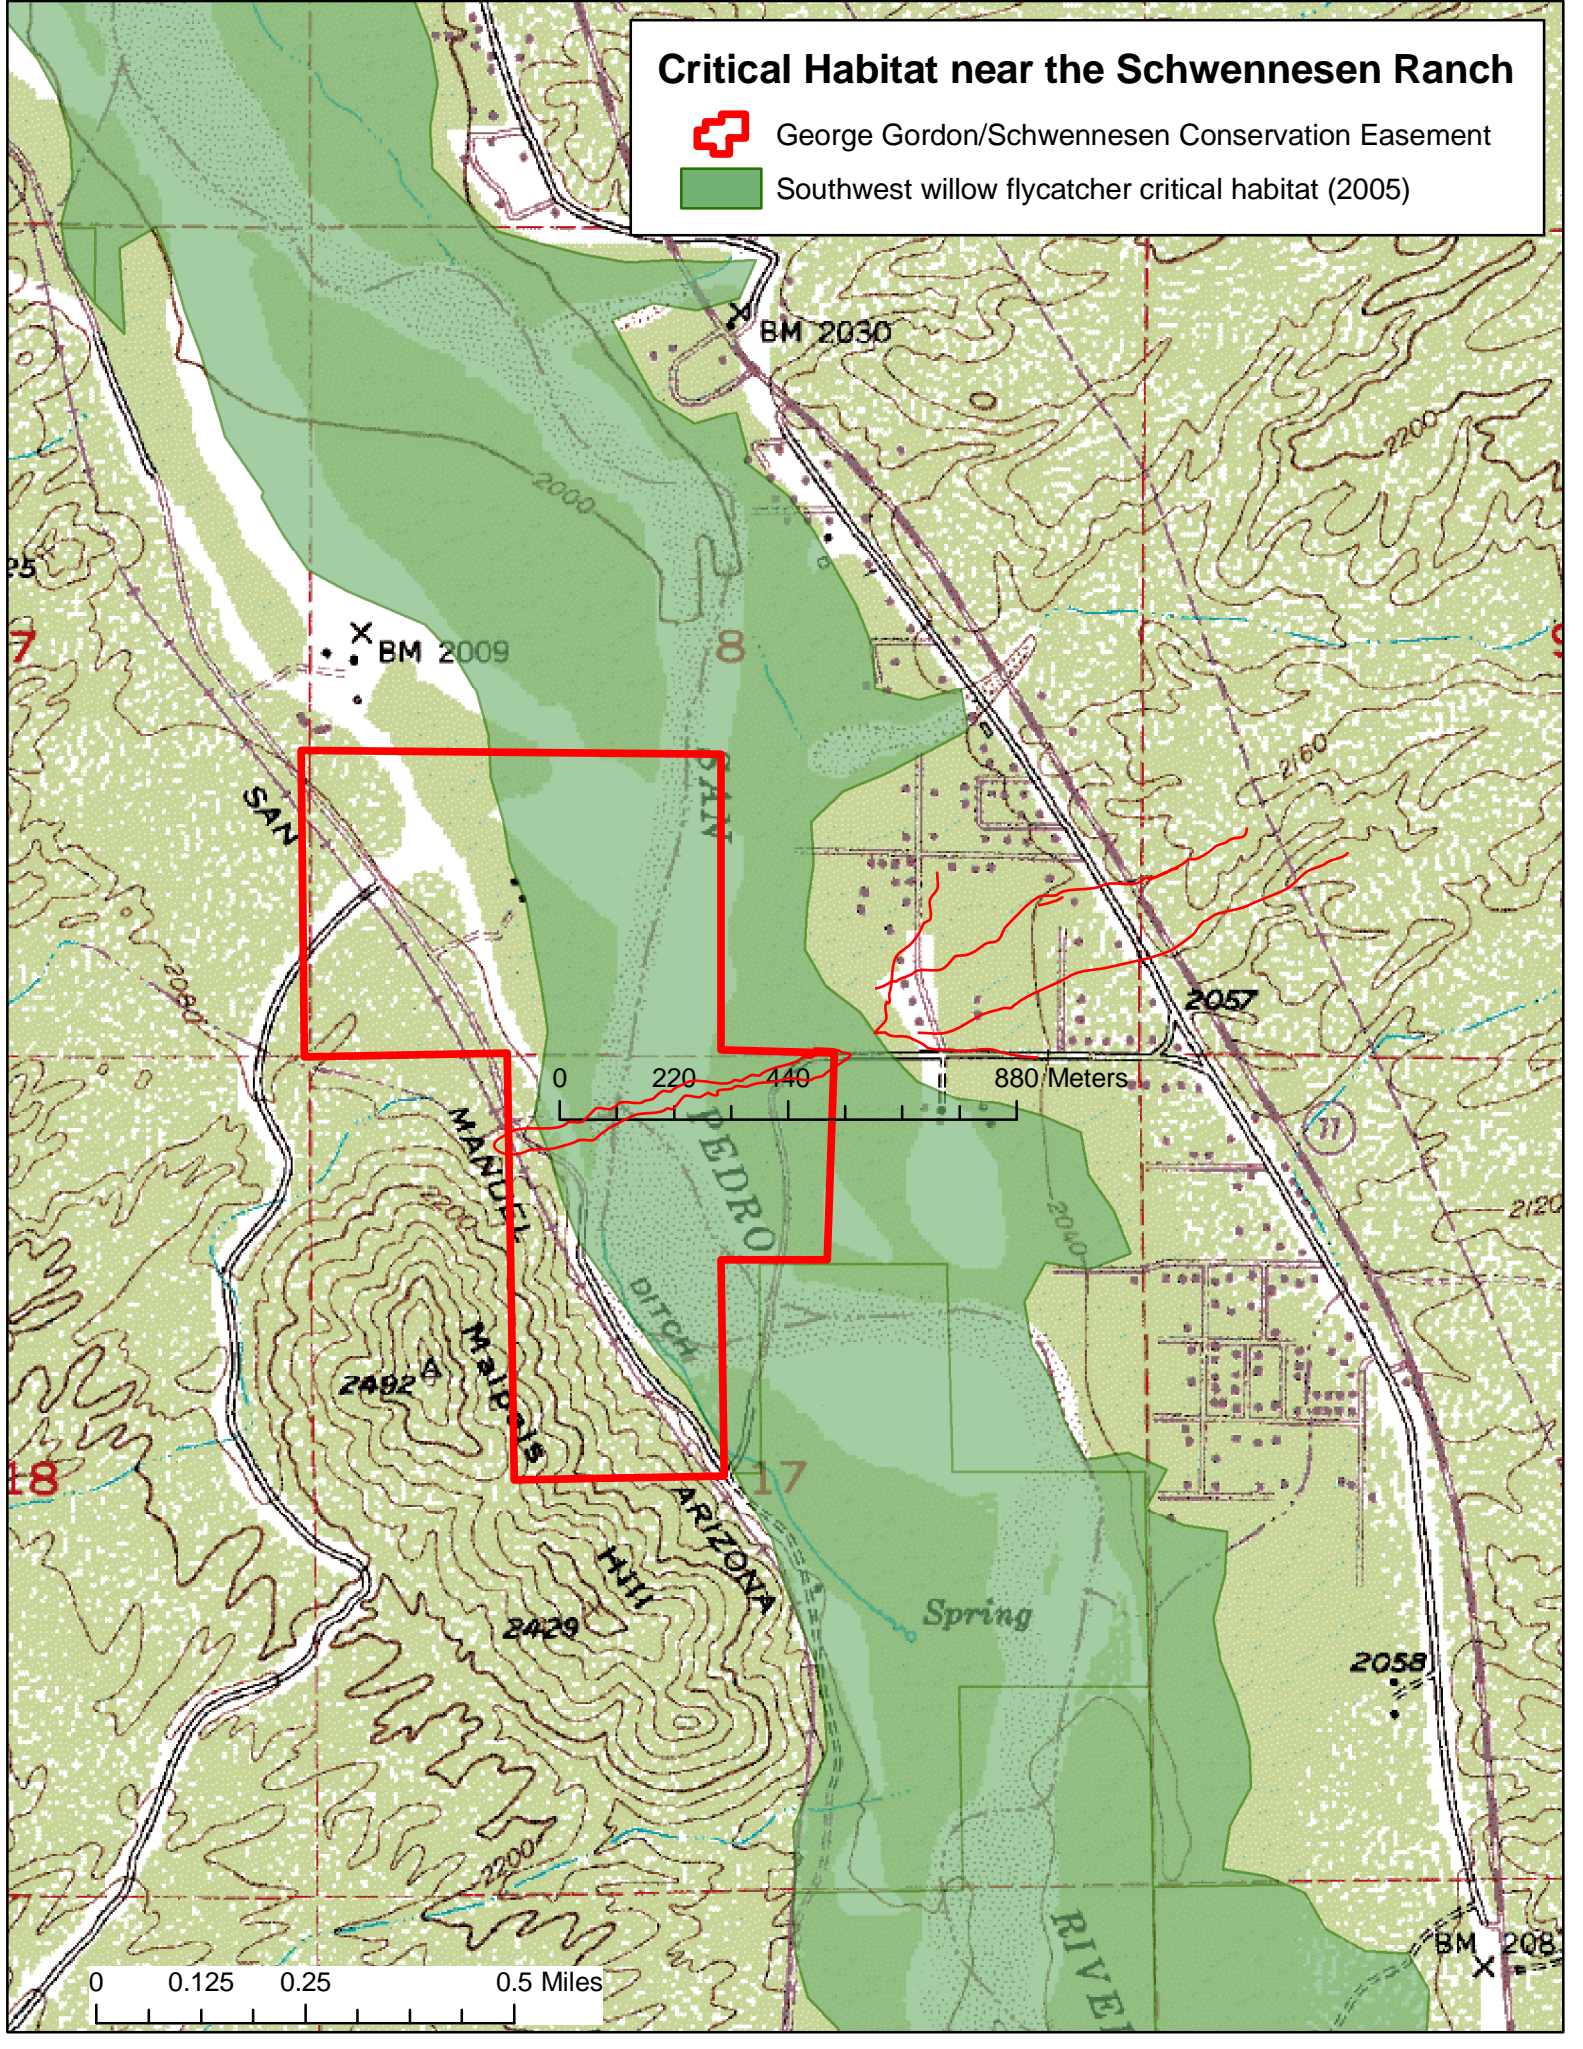

Critical Habitat near the Schwennesen Ranch

George Gordon/Schwennesen Conservation Easement

Southwest willow flycatcher critical habitat (2005)

BM 2030

BM 2009

2057

0 220 440 880 Meters

2492 A
MADRID
MALIBU

HILL
ARIZONA

Spring

2058

0 0.125 0.25 0.5 Miles

BM 208